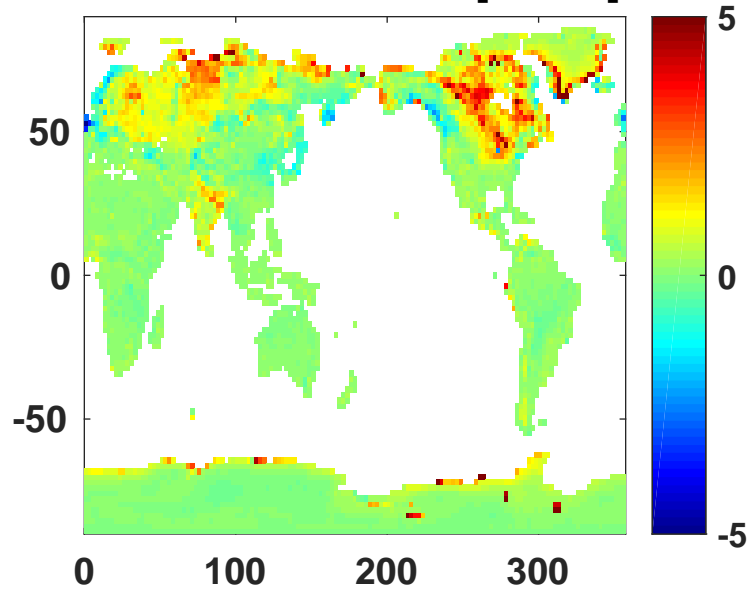

E3SM master

Global error = 0.373 [W m⁻²]

Bugfix branch

Global error = 0.188 [W m⁻²]

E3SM master-Bugfix branch